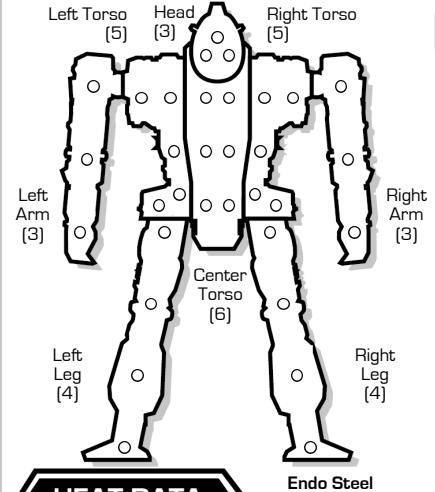

BATTLETECH™

BATTLEMECH RECORD SHEET

Armor Factor - 46

ARMOR DIAGRAM

'MECH DATA

Type: Stinger STG-7S

Movement Points: **Tonnage:** 20
 Walking: 6 **Tech Base:** Inner Sphere
 Running: 9 **Rules Level:** Advanced
 Jumping: 8 **Role:** Scout

WARRIOR DATA

Name: _____
 Gunnery Skill: _____ Piloting Skill: _____
 Hits Taken

1	2	3	4	5	6
3	5	7	10	11	Dead

 Consciousness#

Weapons & Equipment Inventory (hexes)

Qty	Type	Loc	Ht	Dmg	Min	Sht	Med	Lng
1	ER Medium Laser	RA	5	5	-	4	8	12

Note: Equipped with Full-Head Ejection System

BV: 375

INTERNAL STRUCTURE DIAGRAM

Heat Scale

Overflow

30*
29
28*
27
26*
25*
24*
23*
22*
21
20*
19*
18*
17*
16
15*
14*
13*
12
11
10*
9
8*
7
6
5*
4
3
2
1
0

CRITICAL HIT TABLE

Left Arm

- Shoulder
- Upper Arm Actuator
- Lower Arm Actuator
- Hand Actuator
- Endo Steel
- Endo Steel

1-3

Head

- Life Support
- Sensors
- Cockpit
- Endo Steel
- Sensors
- Life Support

Right Arm

- Shoulder
- Upper Arm Actuator
- Lower Arm Actuator
- Hand Actuator
- ER Medium Laser
- Endo Steel