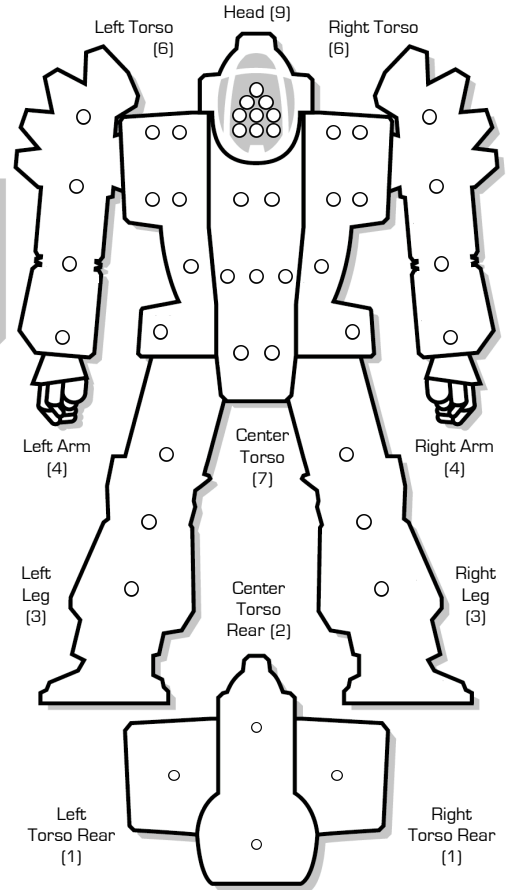

BATTLETECH™

BATTLEMECH RECORD SHEET

Armor Factor - 46

ARMOR DIAGRAM

'MECH DATA

Type: Stinger STG-7S

Movement Points: **Tonnage:** 20
 Walking: 6 **Tech Base:** Inner Sphere
 Running: 9 **Rules Level:** Advanced
 Jumping: 8 **Role:** Scout