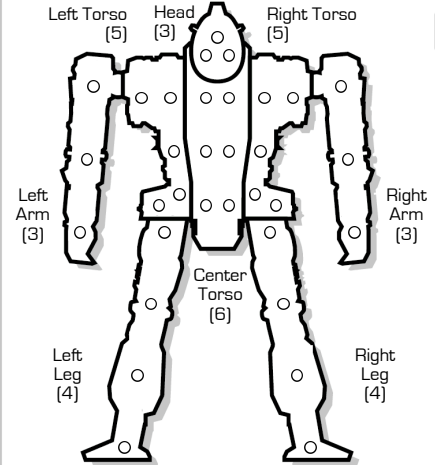

BATTLETECH™

BATTLEMECH RECORD SHEET

Armor Factor - 53

ARMOR DIAGRAM

Ferro-Fibrous

'MECH DATA

Type: Stinger STG-5T

Movement Points: **Tonnage:** 20
 Walking: 6 **Tech Base:** Inner Sphere
 Running: 9 **Rules Level:** Advanced
 Jumping: 6 **Role:** Scout

Note: Equipped with Full-Head Ejection System

BV: 341

INTERNAL STRUCTURE DIAGRAM

Heat Scale

Heat Level*	Effects	Heat Sinks:
30*		10
29		Single
28*		○
27		○
26*		○
25*		○
24*		○
23*		○
22*		○
21		○
20*		○
19*		○
18*		○
17*		○
16		○
15*		○
14*		○
13*		○
12		○
11		○
10*		○
9		○
8*		○
7		○
6		○
5*		○
4		○
3		○
2		○
1		○
0		○

CRITICAL HIT TABLE

Location	Hit 1-3	Hit 4-6
Left Arm	1. Shoulder 2. Upper Arm Actuator 3. Lower Arm Actuator 4. Hand Actuator 5. Ferro-Fibrous 6. Ferro-Fibrous	1. Ferro-Fibrous 2. Ferro-Fibrous 3. Ferro-Fibrous 4. Ferro-Fibrous 5. Ferro-Fibrous 6. Roll Again
Left Torso	1. XL Engine 2. XL Engine 3. XL Engine 4. Heat Sink 5. Jump Jet 6. Jump Jet	1. Jump Jet 2. MML 3 3. MML 3 4. Roll Again 5. Roll Again 6. Roll Again
Left Leg	1. Hip 2. Upper Leg Actuator 3. Lower Leg Actuator 4. Foot Actuator 5. Heat Sink 6. Heat Sink	
Head	1. Life Support 2. Sensors 3. Cockpit 4. Roll Again 5. Sensors 6. Life Support	
Center Torso	1. XL Engine 2. XL Engine 3. XL Engine 4. Gyro 5. Gyro 6. Gyro	1. Gyro 2. XL Engine 3. XL Engine 4. XL Engine 5. Ammo (MML 3/LRM) 40 6. Ammo (MML 3/SRM) 33
Right Arm	1. Shoulder 2. Upper Arm Actuator 3. Lower Arm Actuator 4. Hand Actuator 5. Ferro-Fibrous 6. Ferro-Fibrous	1. Ferro-Fibrous 2. Ferro-Fibrous 3. Ferro-Fibrous 4. Ferro-Fibrous 5. Ferro-Fibrous 6. Roll Again
Right Torso	1. XL Engine 2. XL Engine 3. XL Engine 4. Heat Sink 5. Jump Jet 6. Jump Jet	1. Jump Jet 2. MML 3 3. MML 3 4. Roll Again 5. Roll Again 6. Roll Again
Right Leg	1. Hip 2. Upper Leg Actuator 3. Lower Leg Actuator 4. Foot Actuator 5. Heat Sink 6. Heat Sink	