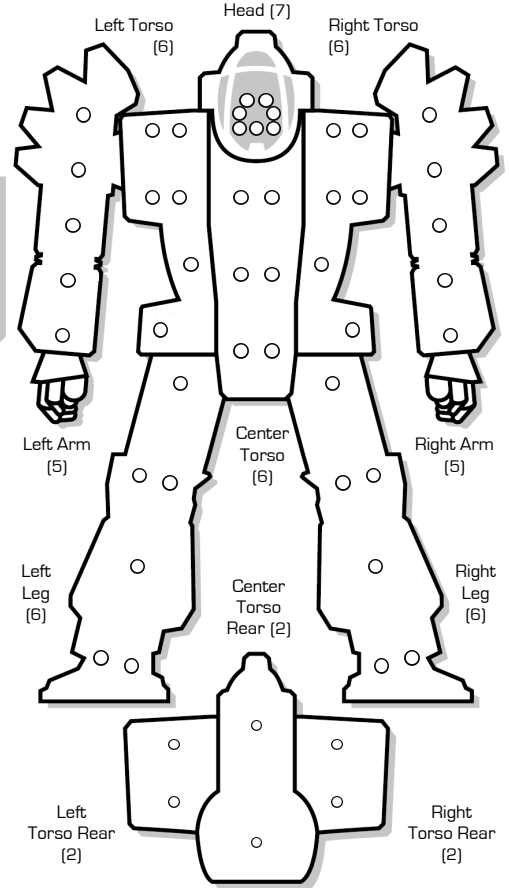

BATTLETECH™

BATTLEMECH RECORD SHEET

Armor Factor - 53

ARMOR DIAGRAM

Ferro-Fibrous

'MECH DATA

Type: Stinger STG-5T

Movement Points: **Tonnage:** 20
 Walking: 6 **Tech Base:** Inner Sphere
 Running: 9 **Rules Level:** Advanced
 Jumping: 6 **Role:** Scout

Note: Equipped with Full-Head Ejection System

BV: 341

INTERNAL STRUCTURE DIAGRAM

Heat Scale

Heat Level*	Effects	Heat Sinks:
30*		10
29		Single
28*		○
27		○
26*		○
25*		○
24*		○
23*		○
22*		○
21		○
20*		○
19*		○
18*		○
17*		○
16		○
15*		○
14*		○
13*		○
12		○
11		○
10*		○
9		○
8*		○
7		○
6		○
5*		○
4		○
3		○
2		○
1		○
0		○

CRITICAL HIT TABLE

Location	Hit 1-3	Hit 4-6
Left Arm	1. Shoulder 2. Upper Arm Actuator 3. Lower Arm Actuator 4. Hand Actuator 5. Ferro-Fibrous 6. Ferro-Fibrous	1. Ferro-Fibrous 2. Ferro-Fibrous 3. Ferro-Fibrous 4. Ferro-Fibrous 5. Ferro-Fibrous 6. Roll Again
Left Torso	1. XL Engine 2. XL Engine 3. XL Engine 4. Heat Sink 5. Jump Jet 6. Jump Jet	1. Jump Jet 2. MML 3 3. MML 3 4. Roll Again 5. Roll Again 6. Roll Again
Left Leg	1. Hip 2. Upper Leg Actuator 3. Lower Leg Actuator 4. Foot Actuator 5. Heat Sink 6. Heat Sink	
Head	1. Life Support 2. Sensors 3. Cockpit 4. Roll Again 5. Sensors 6. Life Support	
Center Torso	1. XL Engine 2. XL Engine 3. XL Engine 4. Gyro 5. Gyro 6. Gyro	1. Gyro 2. XL Engine 3. XL Engine 4. XL Engine 5. Ammo (MML 3/LRM) 40 6. Ammo (MML 3/SRM) 33
Right Arm	1. Shoulder 2. Upper Arm Actuator 3. Lower Arm Actuator 4. Hand Actuator 5. Ferro-Fibrous 6. Ferro-Fibrous	1. Ferro-Fibrous 2. Ferro-Fibrous 3. Ferro-Fibrous 4. Ferro-Fibrous 5. Ferro-Fibrous 6. Roll Again
Right Torso	1. XL Engine 2. XL Engine 3. XL Engine 4. Heat Sink 5. Jump Jet 6. Jump Jet	1. Jump Jet 2. MML 3 3. MML 3 4. Roll Again 5. Roll Again 6. Roll Again
Right Leg	1. Hip 2. Upper Leg Actuator 3. Lower Leg Actuator 4. Foot Actuator 5. Heat Sink 6. Heat Sink	