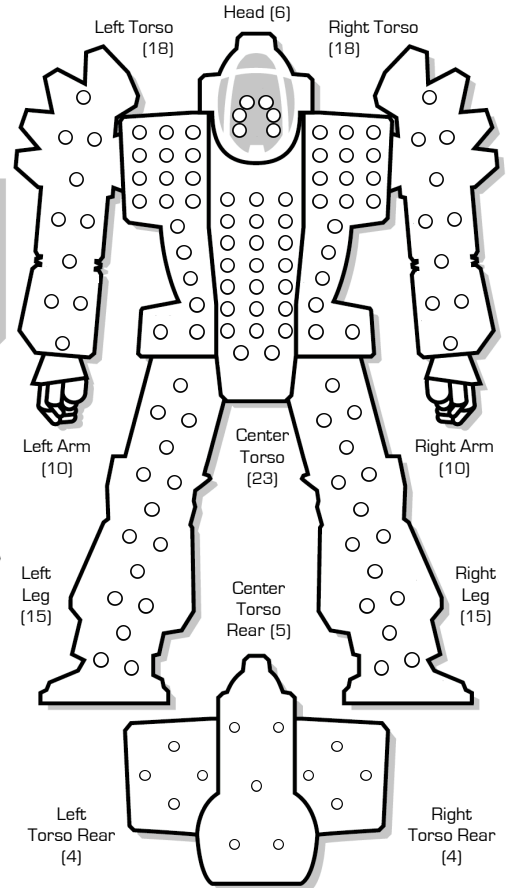

## BATTLEMECH RECORD SHEET

Armor Factor - 128

### ARMOR DIAGRAM

Stealth