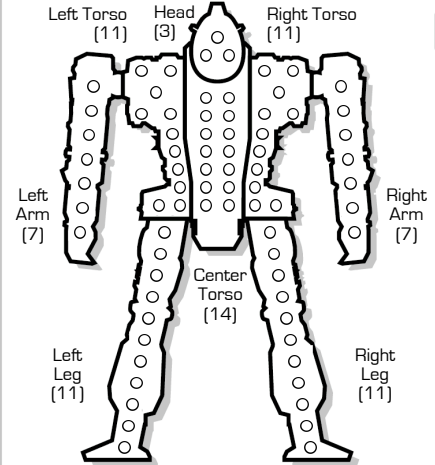

INTERNAL STRUCTURE DIAGRAM

Heat Scale

Overflow

30*
29
28*
27
26*
25*
24*
23*
22*
21
20*
19*
18*
17*
16
15*
14*
13*
12
11
10*
9
8*
7
6
5*
4
3
2
1
0

HEAT DATA

Heat Level*	Effects	Heat Sinks: 10 [20] Double
30	Shutdown	○
28	Ammo Exp. avoid on 8+	○
26	Shutdown, avoid on 10+	○
25	-5 Movement Points	○
24	+4 Modifier to Fire	○
23	Ammo Exp. avoid on 6+	○
22	Shutdown, avoid on 8+	○
20	-4 Movement Points	○
19	Ammo Exp. avoid on 4+	○
18	Shutdown, avoid on 6+	○
17	+3 Modifier to Fire	○
15	-3 Movement Points	○
14	Shutdown, avoid on 4+	○
13	+2 Modifier to Fire	○
10	-2 Movement Points	○
8	+1 Modifier to Fire	○
5	-1 Movement Points	○

CRITICAL HIT TABLE

Left Arm

1. Shoulder
2. Upper Arm Actuator
3. Lower Arm Actuator
4. Hand Actuator
5. ER Medium Laser
6. Endo Steel

1-3

Head

1. Life Support
2. Sensors
3. Cockpit
4. Roll Again
5. Sensors
6. Life Support

Right Arm

1. Shoulder
2. Upper Arm Actuator
3. Lower Arm Actuator
4. Hand Actuator
5. Plasma Rifle
6. Plasma Rifle

1-3

Center Torso

1. Endo Steel
2. Endo Steel
3. Endo Steel
4. Stealth
5. Stealth
6. Roll Again

1-3

1. ER Medium Laser
2. Endo Steel
3. Endo Steel
4. Stealth
5. Stealth
6. Roll Again

4-6

Left Torso

1. Jump Jet
2. Jump Jet
3. Guardian ECM Suite
4. Guardian ECM Suite
5. Endo Steel
6. Endo Steel

1-3

1. Gyro
2. Fusion Engine
3. Fusion Engine
4. Fusion Engine
5. Jump Jet
6. Roll Again

4-6

Right Torso

1. Jump Jet
2. Jump Jet
3. Ammo (Plasma Rifle) 10
4. Ammo (Plasma Rifle) 10
5. Endo Steel
6. Endo Steel

1-3

Engine Hits ○○○○
Gyro Hits ○○
Sensor Hits ○○
Life Support ○

1. Endo Steel
2. Endo Steel
3. Stealth
4. Stealth
5. Roll Again
6. Roll Again

4-6

1. Endo Steel
2. Endo Steel
3. Stealth
4. Stealth
5. Roll Again
6. Roll Again

4-6

Left Leg

1. Hip
2. Upper Leg Actuator
3. Lower Leg Actuator
4. Foot Actuator
5. Stealth
6. Stealth

Right Leg

1. Hip
2. Upper Leg Actuator
3. Lower Leg Actuator
4. Foot Actuator
5. Stealth
6. Stealth