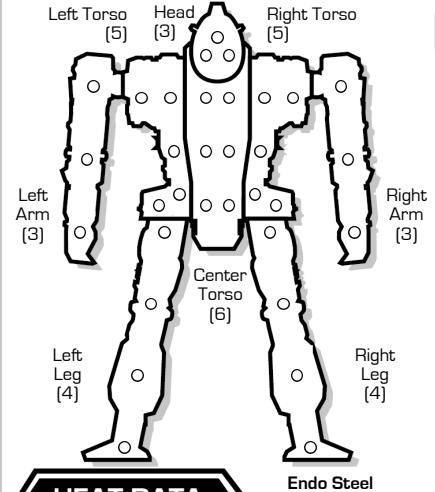

BATTLETECH™

BATTLEMECH RECORD SHEET

Armor Factor - 56

ARMOR DIAGRAM

'MECH DATA

Type: Wasp WSP-3S

Movement Points: **Tonnage:** 20
 Walking: 6 **Tech Base:** Inner Sphere
 Running: 9 **Rules Level:** Advanced
 Jumping: 6 **Role:** Scout

Note: Equipped with Full-Head Ejection System

BV: 595

INTERNAL STRUCTURE DIAGRAM

Heat Scale

Heat Level	Effects	Heat Sinks
30*		Overflow
29		
28*		
27		
26*		
25*		
24*		
23*		
22*		
21		
20*		
19*		
18*		
17*		
16		
15*		
14*		
13*		
12		
11		
10*		
9		
8*		
7		
6		
5*		
4		
3		
2		
1		
0		

CRITICAL HIT TABLE

Left Arm

- Shoulder
- Upper Arm Actuator
- Lower Arm Actuator
- Hand Actuator
- Double Heat Sink
- Double Heat Sink

- Double Heat Sink
- Endo Steel
- Endo Steel
- Endo Steel
- Endo Steel
- Roll Again