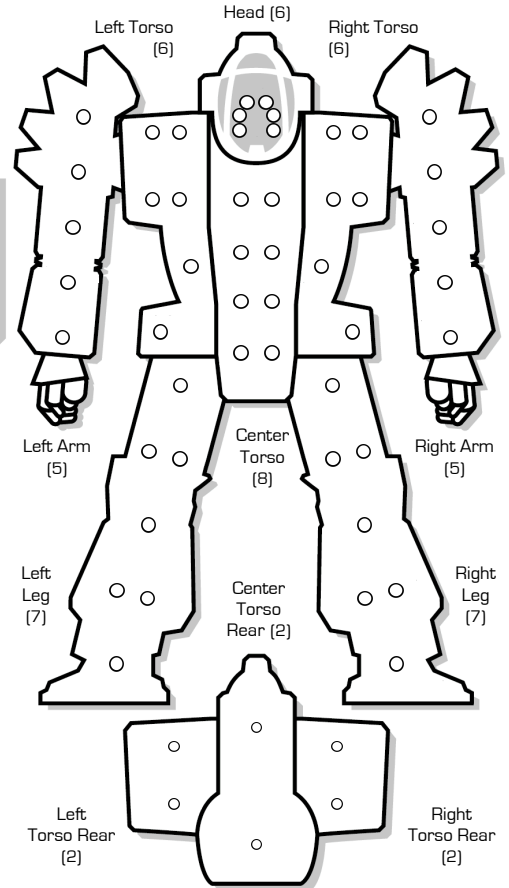

BATTLETECH™

BATTLEMECH RECORD SHEET

Armor Factor - 56

ARMOR DIAGRAM

'MECH DATA

Type: Wasp WSP-3S

Movement Points: **Tonnage:** 20
 Walking: 6 **Tech Base:** Inner Sphere
 Running: 9 **Rules Level:** Advanced
 Jumping: 6 **Role:** Scout

CRITICAL HIT TABLE

Left Arm

- Shoulder
- Upper Arm Actuator
- Lower Arm Actuator
- Hand Actuator
- Double Heat Sink
- Double Heat Sink

- Double Heat Sink
- Endo Steel
- Endo Steel
- Endo Steel
- Endo Steel
- Roll Again