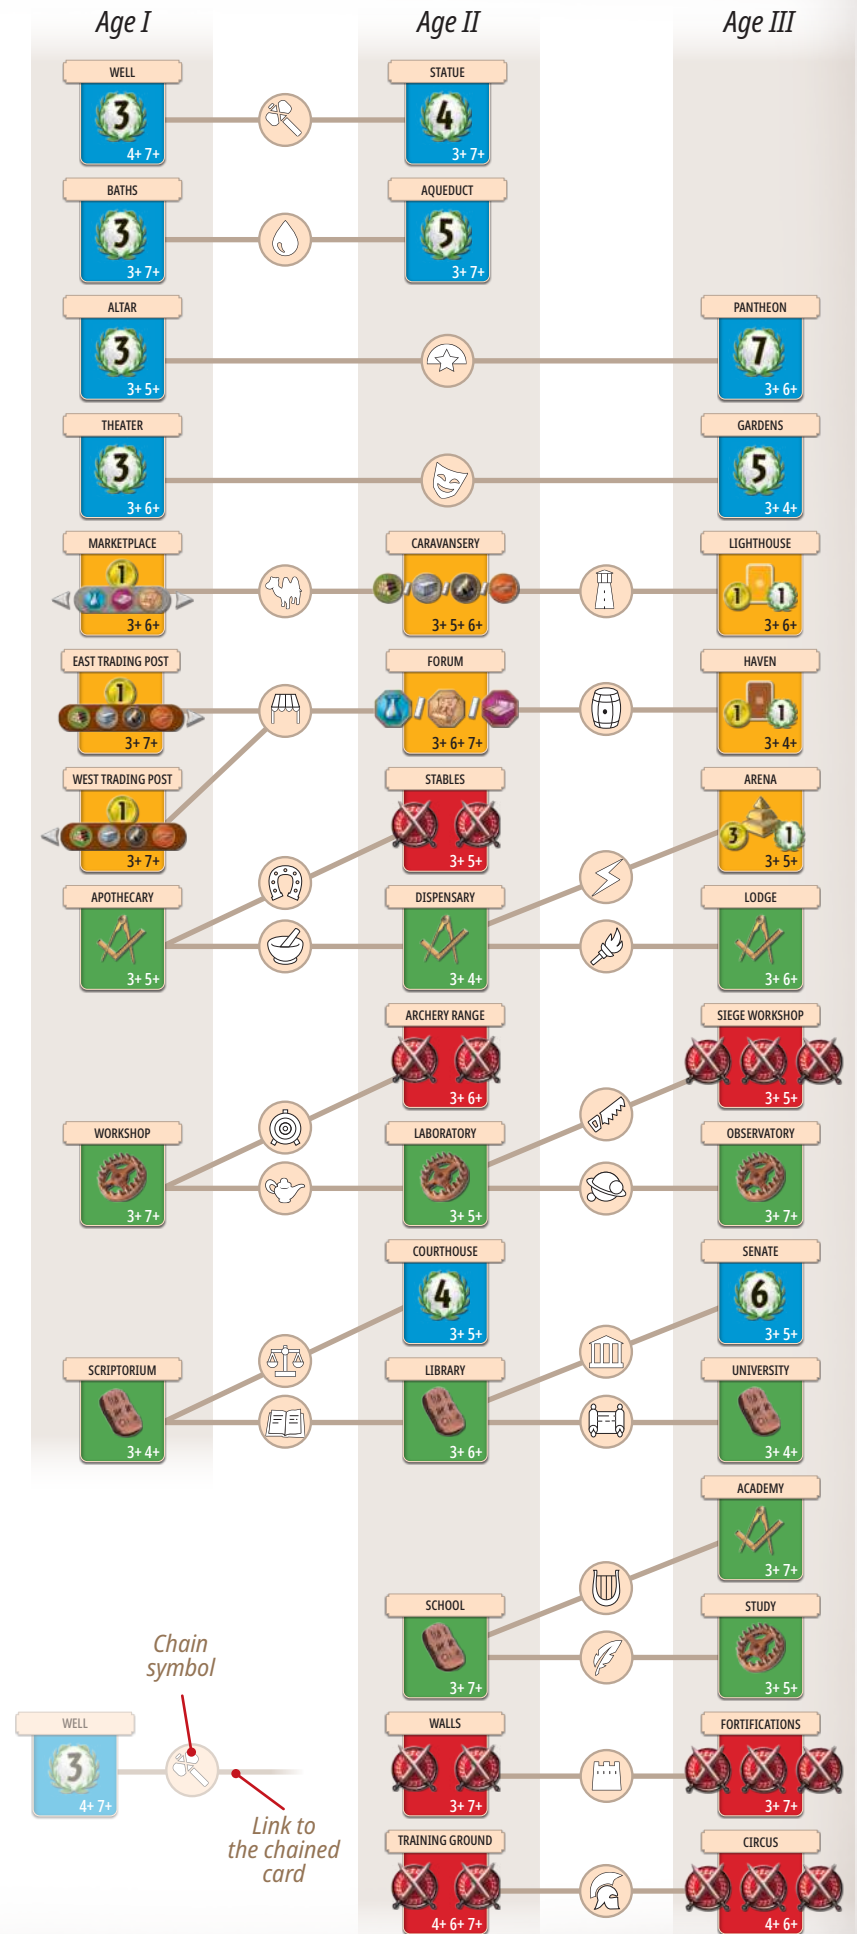

# LIST OF CARDS

Age I		Age II		Age III	
LUMBER YARD 3+ 4+	STONE PIT 3+ 5+	SAWMILL 3+ 4+	QUARRY 3+ 4+	PANTHEON 3+ 6+	GARDENS 3+ 4+
CLAY POOL 3+ 5+	ORE VEIN 3+ 4+	BRICKYARD 3+ 4+	FOUNDRY 3+ 4+	TOWN HALL 3+ 6+	PALACE 3+ 7+
TREE FARM 6+	EXCAVATION 4+	GLASSWORKS 3+ 5+	PRESS 3+ 5+	SENATE 3+ 5+	
CLAY PIT 3+	TIMBER YARD 3+	LOOM 3+ 5+		LIGHTHOUSE 3+ 6+	HAVEN 3+ 4+
FOREST CAVE 5+	MINE 6+	STATUE 3+ 7+	AQUEDUCT 3+ 7+	CHAMBER OF COMMERCE 4+ 6+	LUDUS 5+ 7+
GLASSWORKS 3+ 6+	PRESS 3+ 6+	TEMPLE 3+ 6+	COURTHOUSE 3+ 5+	ARENA 3+ 5+	
LOOM 3+ 6+		CARAVANSERY 3+ 5+ 6+	FORUM 3+ 6+ 7+	CASTRUM 4+ 7+	FORTIFICATIONS 3+ 7+
WELL 3 4+ 7+	BATHS 3 3+ 7+	VINEYARD 3+ 6+	BAZAR 4+ 7+	CIRCUS 4+ 6+	ARSENAL 3+ 5+
ALTAR 3 3+ 5+	THEATER 3 3+ 6+	STABLES 3+ 5+	ARCHERY RANGE 3+ 6+	SIEGE WORKSHOP 3+ 5+	
TAVERN 5 4+ 5+ 7+	MARKETPLACE 1 3+ 6+	WALLS 3+ 7+	TRAINING GROUND 4+ 6+ 7+	LODGE 3+ 6+	ACADEMY 3+ 7+
WEST TRADING POST 1 3+ 7+	EAST TRADING POST 1 3+ 7+	DISPENSARY 3+ 4+	LABORATORY 3+ 5+	OBSERVATORY 3+ 7+	STUDY 3+ 5+
STOCKADE 3+ 7+	BARRACKS 3+ 5+	UNIVERSITY 3+ 4+		WORKERS GUILD 3+	CRAFTSMENS GUILD 3+
GUARD TOWER 3+ 4+		MAGISTRATES GUILD 3+	TRADERS GUILD 3+	PHILOSOPHERS GUILD 3+	PHILOSOPHERS GUILD 3+
APOTHECARY 3+ 5+	WORKSHOP 3+ 7+	BUILDERS GUILD 3+	SPIES GUILD 3+	PHILOSOPHERS GUILD 3+	PHILOSOPHERS GUILD 3+
SCRIPTORIUM 3+ 4+		DECORATORS GUILD 3+	SCIENTISTS GUILD 3+	SHIPOWNERS GUILD 3+	SHIPOWNERS GUILD 3+

# LIST OF CHAINS

Effect of the card:  3  
Name of the card: WELL  
Minimum players required: 4+ 7+